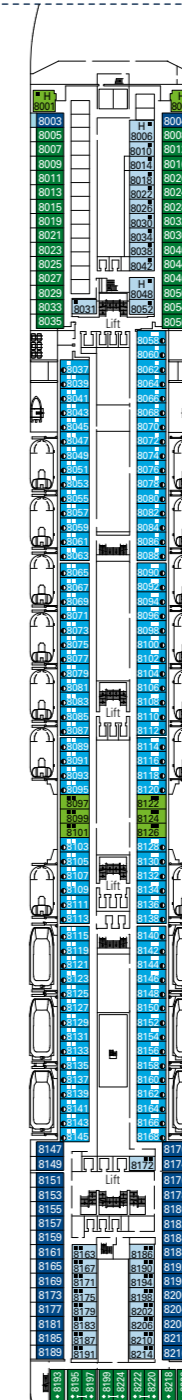

MSC Magnifica

Use the deck plans to select your ideal cabin.
Choose the deck you wish then use the colours to identify the category of accommodation you desire.

Cabins 1259 | Guests 3223

Cabin Categories and Experiences.

BELLA EXPERIENCE

- Interior
- Outside with Partial View
- Balcony

FANTASTICA EXPERIENCE

- Interior
- Ocean View
- Balcony
- Family Cabins*

AUREA EXPERIENCE

- Balcony
- Suite

LEGEND

- ▲ Sofa bed
- ◆ Double sofa bed
- 3rd bed is a pullman bed
- 3rd and 4th beds are pullman beds
- ↔ Connecting Cabins
- H Cabins for guests with disabilities or reduced mobility
- Cabins with partial view
- Balcony with metal balustrade
- Balcony with half glass half metal balustrade

- * The ship offers many family cabins which are the combination of 2 connected cabins. Please contact your travel agent for all the available options.
- All cabins have one double bed convertible to two single beds except in cabins for guests with disabilities or reduced mobility (H), this does not apply to cabins 15022 and 15023.
- 3rd and 4th beds available in all categories except for Balcony Bella.
- 5th bed available in Suite Aurea.

DECK 15
CAPRI

DECK 14
POSITANO

DECK 12
PORTOVENERE

DECK 11
ISCHIA

DECK 10
RICCIONE

DECK 9
PANAREA

DECK 8
CAMOGLI

DECK 5
SORRENTO