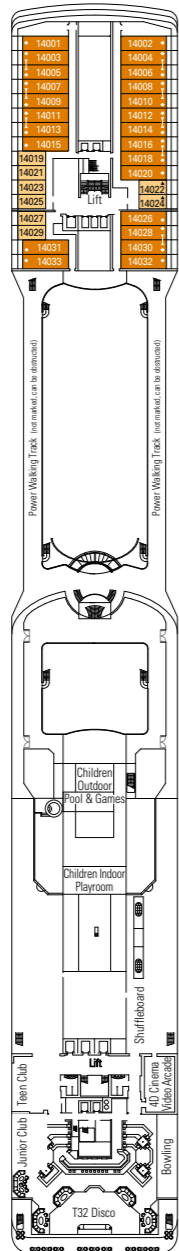

MSC Magnifica

Use the deck plans to select your ideal cabin.
Choose the deck you wish then use the colours to identify the category of accommodation you desire.

Cabins 1259 | Guests 3223

Cabin Categories and Experiences.

BELLA EXPERIENCE

- Interior
- Outside with Partial View
- Balcony

FANTASTICA EXPERIENCE

- Interior
- Ocean View
- Balcony
- Family Cabins*

AUREA EXPERIENCE

- Balcony
- Suite

LEGEND

- ▲ Sofa bed
- ◆ Double sofa bed
- 3rd bed is a pullman bed
- 3rd and 4th beds are pullman beds
- ↔ Connecting Cabins
- H Cabins for guests with disabilities or reduced mobility
- Cabins with partial view
- Balcony with metal balustrade
- Balcony with half glass half metal balustrade

- * The ship offers many family cabins which are the combination of 2 connected cabins. Please contact your travel agent for all the available options.
- All cabins have one double bed convertible to two single beds except in cabins for guests with disabilities or reduced mobility (H), this does not apply to cabins 15022 and 15023.
- 3rd and 4th beds available in all categories except for Balcony Bella.
- 5th bed available in Suite Aurea.

DECK 15
CAPRI

DECK 14
POSITANO

DECK 12
PORTOVENERE

DECK 11
ISCHIA

DECK 10
RICCIONE

DECK 9
PANAREA

DECK 8
CAMOGLI

DECK 5
SORRENTO