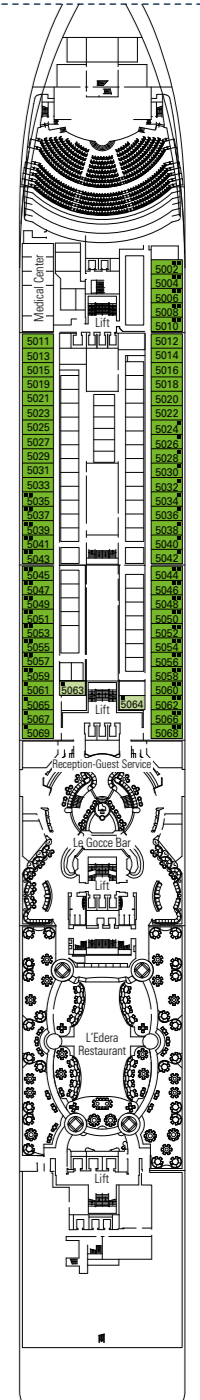

MSC Magnifica

Use the deck plans to select your ideal cabin.
Choose the deck you wish then use the colours to identify the category of accommodation you desire.

Cabins 1259 | Guests 3223

Cabin Categories and Experiences.

BELLA EXPERIENCE

- Interior
- Outside with Partial View
- Balcony

FANTASTICA EXPERIENCE

- Interior
- Ocean View
- Balcony
- Family Cabins*

AUREA EXPERIENCE

- Balcony
- Suite

LEGEND

- ▲ Sofa bed
- ◆ Double sofa bed
- 3rd bed is a pullman bed
- 3rd and 4th beds are pullman beds
- ↔ Connecting Cabins
- H Cabins for guests with disabilities or reduced mobility
- Cabins with partial view
- Balcony with metal balustrade
- Balcony with half glass half metal balustrade

- * The ship offers many family cabins which are the combination of 2 connected cabins. Please contact your travel agent for all the available options.
- All cabins have one double bed convertible to two single beds except in cabins for guests with disabilities or reduced mobility (H), this does not apply to cabins 15022 and 15023.
- 3rd and 4th beds available in all categories except for Balcony Bella.
- 5th bed available in Suite Aurea.

DECK 15
CAPRI

DECK 14
POSITANO

DECK 12
PORTOVENERE

DECK 11
ISCHIA

DECK 10
RICCIONE

DECK 9
PANAREA

DECK 8
CAMOGLI

DECK 5
SORRENTO