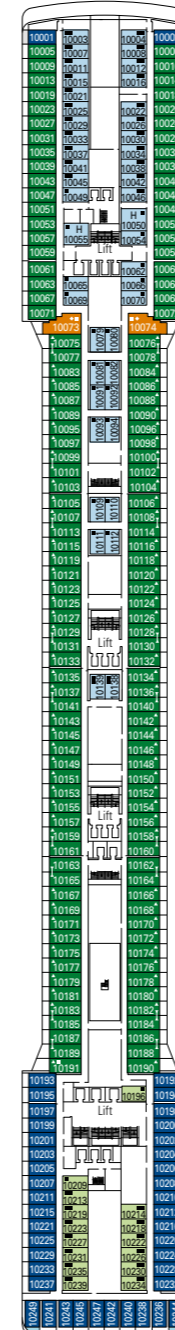

MSC Magnifica

Use the deck plans to select your ideal cabin.
Choose the deck you wish then use the colours to identify the category of accommodation you desire.

Cabins 1259 | Guests 3223

Cabin Categories and Experiences.

BELLA EXPERIENCE

- Interior
- Outside with Partial View
- Balcony

FANTASTICA EXPERIENCE

- Interior
- Ocean View
- Balcony
- Family Cabins*

AUREA EXPERIENCE

- Balcony
- Suite

LEGEND

- ▲ Sofa bed
- ◆ Double sofa bed
- 3rd bed is a pullman bed
- 3rd and 4th beds are pullman beds
- ↔ Connecting Cabins
- H Cabins for guests with disabilities or reduced mobility
- Cabins with partial view
- Balcony with metal balustrade
- Balcony with half glass half metal balustrade

- * The ship offers many family cabins which are the combination of 2 connected cabins. Please contact your travel agent for all the available options.
- All cabins have one double bed convertible to two single beds except in cabins for guests with disabilities or reduced mobility (H), this does not apply to cabins 15022 and 15023.
- 3rd and 4th beds available in all categories except for Balcony Bella.
- 5th bed available in Suite Aurea.

DECK 15
CAPRI

DECK 14
POSITANO

DECK 12
PORTOVENERE

DECK 11
ISCHIA

DECK 10
RICCIONE

DECK 9
PANAREA

DECK 8
CAMOGLI

DECK 5
SORRENTO