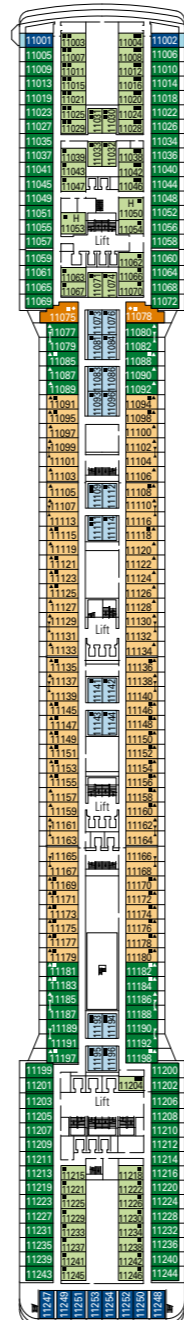

MSC Magnifica

Use the deck plans to select your ideal cabin.
Choose the deck you wish then use the colours to identify the category of accommodation you desire.

Cabins 1259 | Guests 3223

Cabin Categories and Experiences.

BELLA EXPERIENCE

- Interior
- Outside with Partial View
- Balcony

FANTASTICA EXPERIENCE

- Interior
- Ocean View
- Balcony
- Family Cabins*

AUREA EXPERIENCE

- Balcony
- Suite

LEGEND

- ▲ Sofa bed
- ◆ Double sofa bed
- 3rd bed is a pullman bed
- 3rd and 4th beds are pullman beds
- ↔ Connecting Cabins
- H Cabins for guests with disabilities or reduced mobility
- Cabins with partial view
- Balcony with metal balustrade
- Balcony with half glass half metal balustrade

- * The ship offers many family cabins which are the combination of 2 connected cabins. Please contact your travel agent for all the available options.
- All cabins have one double bed convertible to two single beds except in cabins for guests with disabilities or reduced mobility (H), this does not apply to cabins 15022 and 15023.
- 3rd and 4th beds available in all categories except for Balcony Bella.
- 5th bed available in Suite Aurea.

DECK 15
CAPRI

DECK 14
POSITANO

DECK 12
PORTOVENERE

DECK 11
ISCHIA

DECK 10
RICCIONE

DECK 9
PANAREA

DECK 8
CAMOGLI

DECK 5
SORRENTO