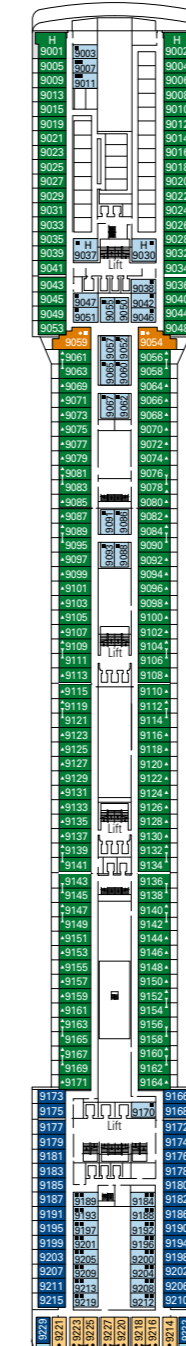

MSC Magnifica

Use the deck plans to select your ideal cabin.
Choose the deck you wish then use the colours to identify the category of accommodation you desire.

Cabins 1259 | Guests 3223

Cabin Categories and Experiences.

BELLA EXPERIENCE

- Interior
- Outside with Partial View
- Balcony

FANTASTICA EXPERIENCE

- Interior
- Ocean View
- Balcony
- Family Cabins*

AUREA EXPERIENCE

- Balcony
- Suite

LEGEND

- ▲ Sofa bed
- ◆ Double sofa bed
- 3rd bed is a pullman bed
- 3rd and 4th beds are pullman beds
- ↔ Connecting Cabins
- H Cabins for guests with disabilities or reduced mobility
- Cabins with partial view
- Balcony with metal balustrade
- Balcony with half glass half metal balustrade

- * The ship offers many family cabins which are the combination of 2 connected cabins. Please contact your travel agent for all the available options.
- All cabins have one double bed convertible to two single beds except in cabins for guests with disabilities or reduced mobility (H), this does not apply to cabins 15022 and 15023.
- 3rd and 4th beds available in all categories except for Balcony Bella.
- 5th bed available in Suite Aurea.

DECK 15
CAPRI

DECK 14
POSITANO

DECK 12
PORTOVENERE

DECK 11
ISCHIA

DECK 10
RICCIONE

DECK 9
PANAREA

DECK 8
CAMOGLI

DECK 5
SORRENTO