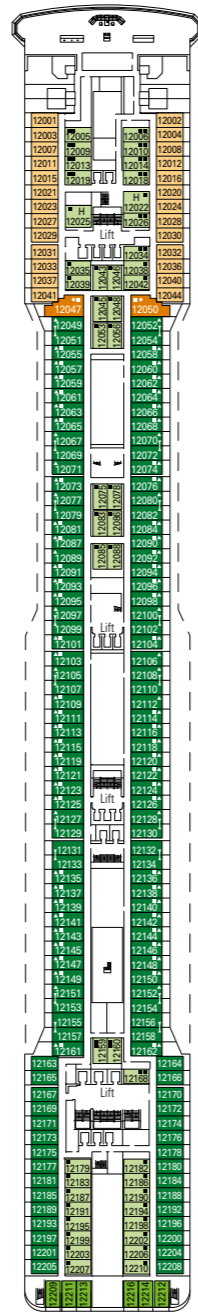

MSC Magnifica

Use the deck plans to select your ideal cabin.
Choose the deck you wish then use the colours to identify the category of accommodation you desire.

Cabins 1259 | Guests 3223

Cabin Categories and Experiences.

BELLA EXPERIENCE

- Interior
- Outside with Partial View
- Balcony

FANTASTICA EXPERIENCE

- Interior
- Ocean View
- Balcony
- Family Cabins*

AUREA EXPERIENCE

- Balcony
- Suite

LEGEND

- ▲ Sofa bed
- ◆ Double sofa bed
- 3rd bed is a pullman bed
- 3rd and 4th beds are pullman beds
- ↔ Connecting Cabins
- H Cabins for guests with disabilities or reduced mobility
- Cabins with partial view
- Balcony with metal balustrade
- Balcony with half glass half metal balustrade

- * The ship offers many family cabins which are the combination of 2 connected cabins. Please contact your travel agent for all the available options.
- All cabins have one double bed convertible to two single beds except in cabins for guests with disabilities or reduced mobility (H), this does not apply to cabins 15022 and 15023.
- 3rd and 4th beds available in all categories except for Balcony Bella.
- 5th bed available in Suite Aurea.

DECK 15
CAPRI

DECK 14
POSITANO

DECK 12
PORTOVENERE

DECK 11
ISCHIA

DECK 10
RICCIONE

DECK 9
PANAREA

DECK 8
CAMOGLI

DECK 5
SORRENTO